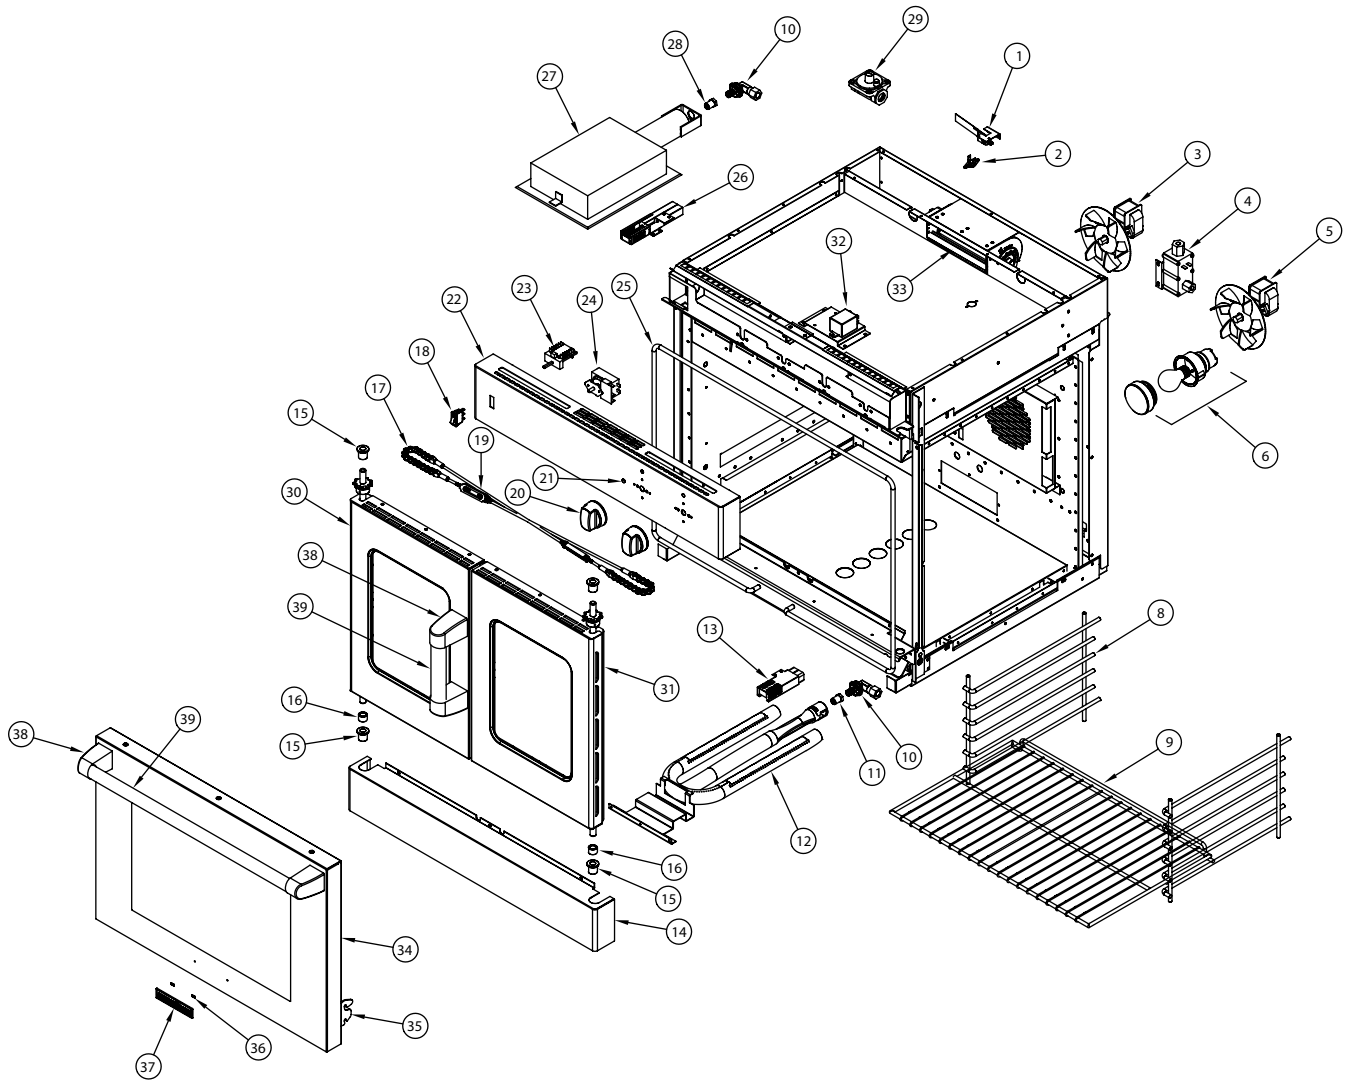

GAS WALL OVEN (AROFG-30)

1  AIR FLOW SWITCH	2  BI-METAL THERMAL SWITCH	13  BAKE IGNITER	15  BUSHING	16  SPACER	18  SWITCH	20  ON/OFF KNOB
26  BROIL IGNITER	29  REGULATOR	32  RELAY				

GAS WALL OVEN (AROFG-30)